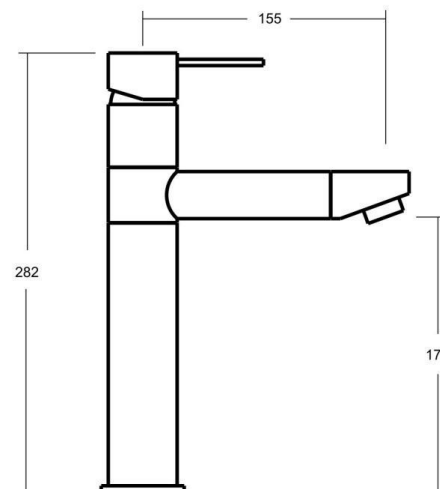

PIATTO Tower Mixer

Featuring the Exclusive Collection

alder tapware

FOR MORE INFORMATION VISIT
www.aldertapware.com.au

AVAILABLE FINISH:

CHROME

SPECIFICATIONS

PRODUCT CODE:	82093 WS5 CHROME
WELS:	5 STAR – 6 Litres/Min T14067 4 STAR – 7.5 Litres/Min T14254
MATERIAL:	BRASS
CARTRIDGE:	35mm ceramic disc
TEMPERATURE:	MAX 75° C
PRESSURE:	MAX 500 Kpa
CONNECTIONS:	½" BSP Female
ACCREDITATIONS:	AS/NZS 3718 – WM 002002

PRODUCT FEATURES

- PIATTO is a versatile mixer range with a rectangular paddle handle for modern designs
- Extended Basin Mixer is great for above counter basins
- MIXER-LOK™ ensures your mixer never works loose
- Solid brass construction with a swivel spout for modern living
- Australian designed and engineered
- Supported by a 15 year warranty