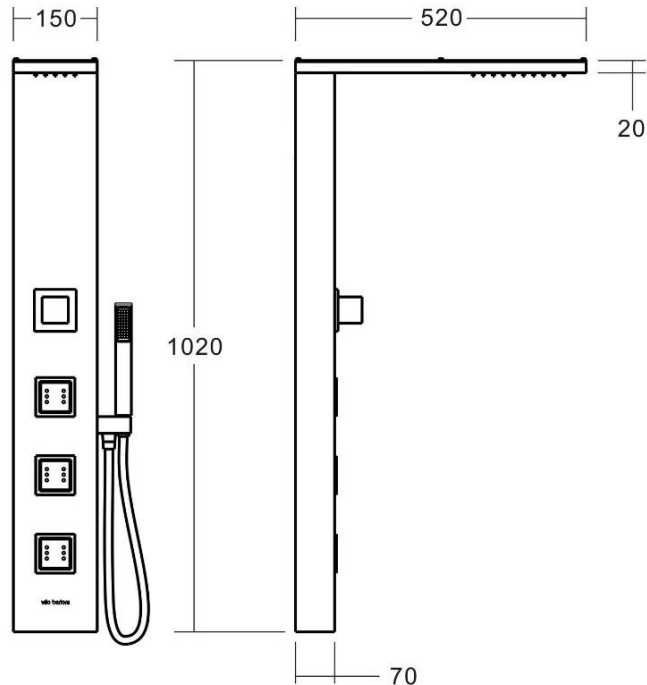

LIFE Panel Shower

Featuring the Exclusive Collection
vito berton

AVAILABLE FINISHES:

FOR MORE INFORMATION VISIT
www.aldertapware.com.au

SPECIFICATIONS

PRODUCT CODE:	99500 CHROME 99502 MATT BLACK
WELS:	3 STAR – 9 Litres/Min S12305, S12304
MATERIAL:	STAINLESS STEEL
TEMPERATURE:	MAX 75° C
PRESSURE:	MAX 500 Kpa
INSTALLATION:	RECOMMEND 1900MM shower outlet EASY INSTALL flexible connector to concealed wall outlet
ACCREDITATIONS:	AS/NZS 3662 – WM 022307

PRODUCT FEATURES

- LIFE Panel Shower has reinvented showering and adds pleasure to your every day
- 3-way shower options using combinations of Rain Shower, Hand Shower and NANOJET™ Body Jets
- World first shower configuration with NANOJET™ Body Jets
- NANOJET™ technology atomises water and increases surface area by up to 10 times
- 18 -NANOJET™ Body Jets for pure luxury every day
- Quality 304 Stainless Steel with unique Anti-Finger proof surface
- Easy to install and secure wall fixing
- Uses standard shower plumbing for easy upgrade
- Matching tapware and accessories available to complete your bathroom look
- Australian designed and engineered
- Supported by a 15 year warranty