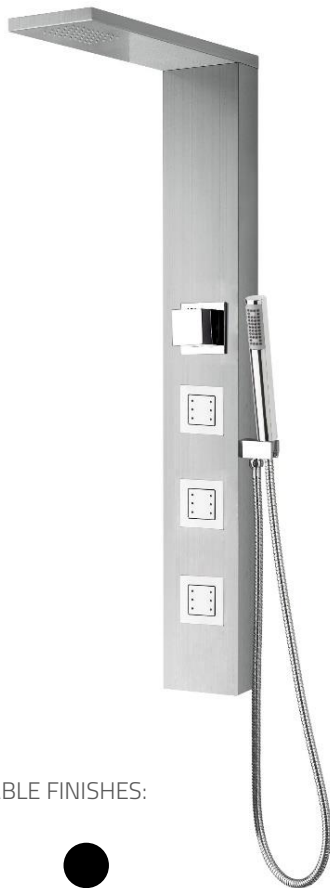

LIFE Panel Shower

Featuring the Exclusive Collection
vito berton

AVAILABLE FINISHES:

FOR MORE INFORMATION VISIT
www.aldertapware.com.au

SPECIFICATIONS

PRODUCT CODE:	99500 CHROME 99502 MATT BLACK
WELS:	3 STAR – 9 Litres/Min S12305, S12304
MATERIAL:	STAINLESS STEEL
TEMPERATURE:	MAX 75° C
PRESSURE:	MAX 500 Kpa
INSTALLATION:	RECOMMEND 1900MM shower outlet EASY INSTALL flexible connector to concealed wall outlet
ACCREDITATIONS:	AS/NZS 3662 – WM 022307

PRODUCT FEATURES

- LIFE Panel Shower has reinvented showering and adds pleasure to your every day
- 3-way shower options using combinations of Rain Shower, Hand Shower and NANOJET™ Body Jets
- World first shower configuration with NANOJET™ Body Jets
- NANOJET™ technology atomises water and increases surface area by up to 10 times
- 18 -NANOJET™ Body Jets for pure luxury every day
- Quality 304 Stainless Steel with unique Anti-Finger proof surface
- Easy to install and secure wall fixing
- Uses standard shower plumbing for easy upgrade
- Matching tapware and accessories available to complete your bathroom look
- Australian designed and engineered
- Supported by a 15 year warranty