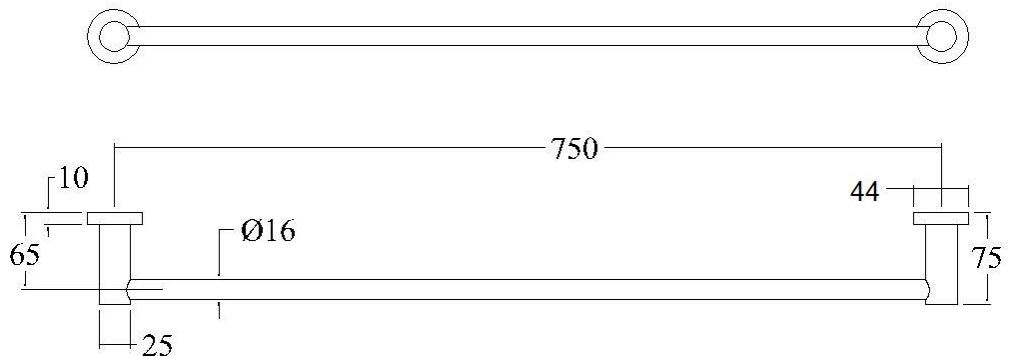

ALTO Single Towel Rail 750mm

Featuring the Exclusive Collection

alder tapware

AVAILABLE FINISHES:

CHROME

FOR MORE INFORMATION VISIT
www.aldertapware.com.au

SPECIFICATIONS

PRODUCT CODE:	81900 CHROME
MATERIAL:	METAL
FIXING:	EXTRA LONG FIXING SCREWS Round Head Stainless Steel Fixing Screws 30mm
INSTALLATION:	TOGGLE BOLTS supplied on request for dry wall installation

PRODUCT FEATURES

- Classic design with curved edges and minimalist backplate for modern styling
- High quality solid metal construction for a long lasting lustrous shine
- Sturdy installation with extra long stainless steel fixing screws
- Matching tapware and showers available to complete your bathroom look
- Australian designed and engineered