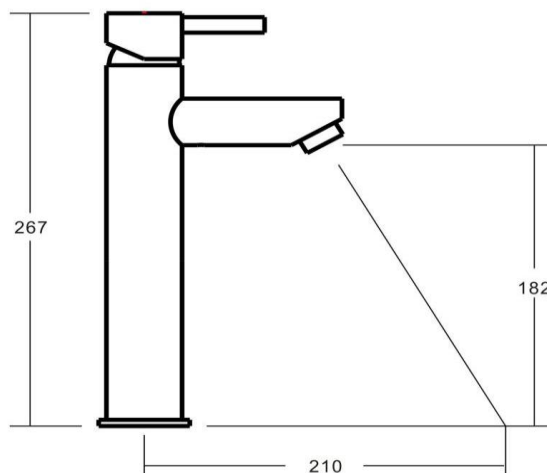

ALTO Basin Mixer Extended

Featuring the Exclusive Collection

alder tapware

FOR MORE INFORMATION VISIT
www.aldertapware.com.au

AVAILABLE FINISH:

CHROME

SPECIFICATIONS

PRODUCT CODE & WELS:	81098 WS5 CHROME 5 STAR - 6 Litres/Min T14045 81098 WS\$ CHROME 4 STAR - 7.5 Litres/Min T14268
MATERIAL:	BRASS
CARTRIDGE:	35mm ceramic disc
TEMPERATURE:	MAX 75° C
PRESSURE:	MAX 500 Kpa
CONNECTIONS:	½" BSP Female
INSTALLATION:	Deck hole size 30-32mm Bench thickness - maximum 25mm
ACCREDITATIONS:	AS/NZS 3718 - WM 002002

PRODUCT FEATURES

- Contemporary pin lever extended mixer for above counter basins
- Solid brass construction with a fixed spout for every day modern living
- 35mm ceramic disc cartridge for optimal performance and longer life
- Matching accessories and showers to complete your bathroom look
- MIXER-LOK™ ensures your mixer never works loose
- Australian designed and engineered
- Supported by a 15 year warranty