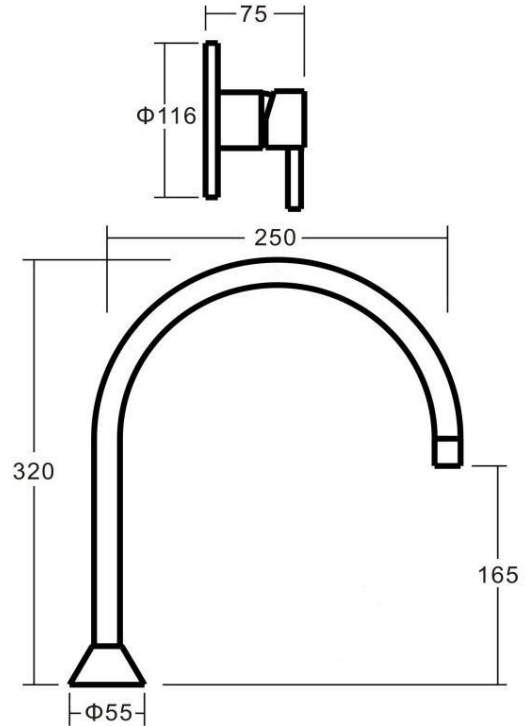

ALTO Hob Bath Mixer Set 250mm

Featuring the Exclusive Collection

alder tapware

AVAILABLE FINISH:

CHROME

FOR MORE INFORMATION VISIT
www.aldertapware.com.au

SPECIFICATIONS

PRODUCT CODE:	81491 CHROME
MATERIAL:	BRASS
CARTRIDGE:	35mm ceramic disc
TEMPERATURE:	MAX 75° C
PRESSURE:	MAX 500 Kpa
ACCREDITATIONS:	AS/NZS 3718 – WM 002002

PRODUCT FEATURES

- Contemporary design pin lever mixer with premium functionality
- Solid brass construction with a swivel curved spout for modern living
- Australian designed and engineered
- Supported by a 15 year warranty