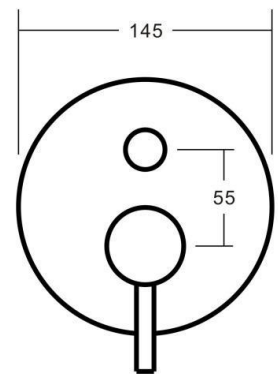

ALTO Shower Bath Diverter

Featuring the Exclusive Collection

alder tapware

FOR MORE INFORMATION VISIT
www.aldertapware.com.au

AVAILABLE FINISH:

CHROME

SPECIFICATIONS

PRODUCT CODE:	81393 CHROME
MATERIAL:	BRASS
CARTRIDGE:	35mm ceramic disc
TEMPERATURE:	MAX 75° C
PRESSURE:	MAX 500 Kpa

PRODUCT FEATURES

- Contemporary design pin lever mixer with premium functionality
- Solid brass construction
- Australian designed and engineered
- Supported by a 15 year warranty