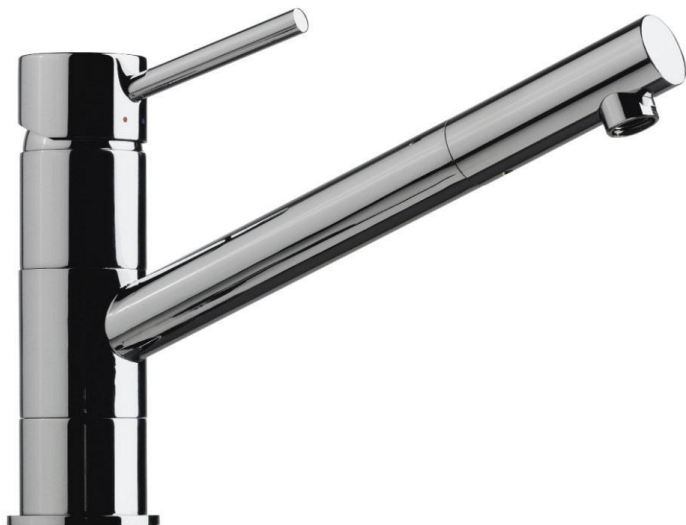

ALTO Sink Mixer

Featuring the Exclusive Collection

alder tapware

FOR MORE INFORMATION VISIT
www.aldertapware.com.au

AVAILABLE FINISH:

CHROME

SPECIFICATIONS

PRODUCT CODE & WELS:	81297 WS5 CHROME 5 STAR – 6 Litres/Min T14085 81297 WS4 CHROME 4 STAR – 7.5 Litres/Min T14120
MATERIAL:	BRASS
CARTRIDGE:	35mm ceramic disc
TEMPERATURE:	MAX 75° C
PRESSURE:	MAX 500 Kpa
CONNECTIONS:	½" BSP Female
INSTALLATION:	Deck hole size 30-32mm Bench thickness –maximum 25mm
ACCREDITATIONS:	AS/NZS 3718 – WM 002002

PRODUCT FEATURES

- Contemporary design pin lever mixer with premium functionality
- Solid brass construction with a swivel spout for modern living
- MIXER-LOK™ ensures your mixer never works loose
- Australian designed and engineered
- Supported by a 15 year warranty