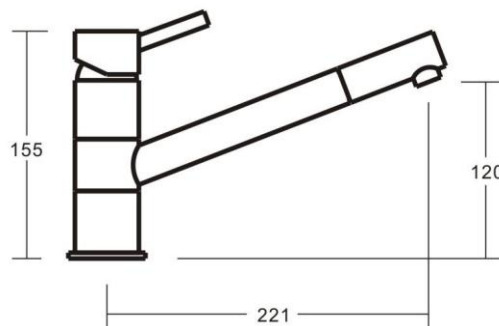

ALTO Sink Mixer

Featuring the Exclusive Collection

alder tapware

FOR MORE INFORMATION VISIT
www.aldertapware.com.au

AVAILABLE FINISH:

CHROME

SPECIFICATIONS

PRODUCT CODE & WELS:	81297 WS5 CHROME 5 STAR – 6 Litres/Min T14085 81297 WS4 CHROME 4 STAR – 7.5 Litres/Min T14120
MATERIAL:	BRASS
CARTRIDGE:	35mm ceramic disc
TEMPERATURE:	MAX 75° C
PRESSURE:	MAX 500 Kpa
CONNECTIONS:	½" BSP Female
INSTALLATION:	Deck hole size 30-32mm Bench thickness –maximum 25mm
ACCREDITATIONS:	AS/NZS 3718 – WM 002002

PRODUCT FEATURES

- Contemporary design pin lever mixer with premium functionality
- Solid brass construction with a swivel spout for modern living
- MIXER-LOK™ ensures your mixer never works loose
- Australian designed and engineered
- Supported by a 15 year warranty