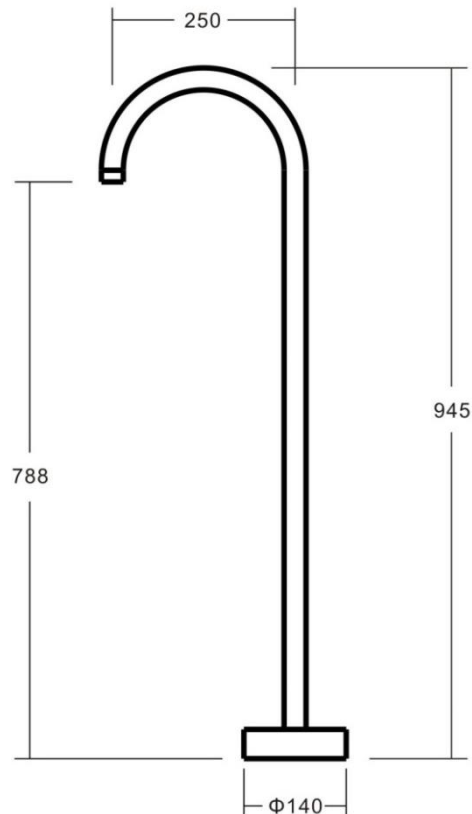

AQUAZZONE Floor Bath Filler Gooseneck

Featuring the Exclusive Collection
vito berton

AVAILABLE FINISHES:

CHROME

MATT
BLACK

BRUSHED
NICKEL

FOR MORE INFORMATION VISIT
www.aldertapware.com.au

SPECIFICATIONS

PRODUCT CODE: 98820 CHROME
98825 MATT BLACK
98834 BRUSHED NICKEL

MATERIAL: BRASS

PRODUCT FEATURES

- High quality solid brass construction for a long lasting lustrous shine
- Curved floor mounted fixed spout
- Secure fixing to the floor to ensure the spout doesn't work loose
- Matching tapware and showers available to complete your bathroom look
- Australian designed and engineered
- Supported by a 7 year warranty