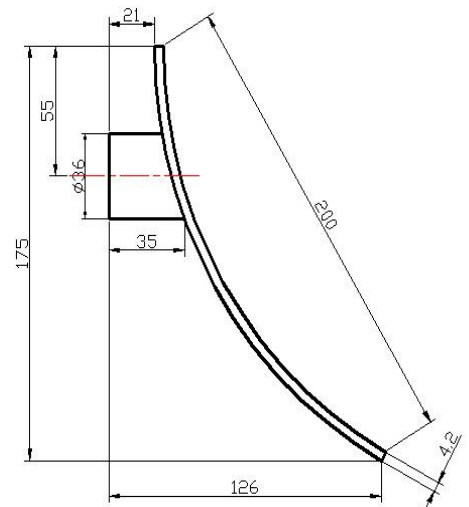

AQUAZZONE Onda Bath Filler

Featuring the Exclusive Collection
vito berton

AVAILABLE FINISH:

CHROME

FOR MORE INFORMATION VISIT
www.aldertapware.com.au

SPECIFICATIONS

PRODUCT CODE: 98801
MATERIAL: BRASS

PRODUCT FEATURES

- ACQUAZZONE range offers contemporary curved spout designs for a distinctive point of difference in bathroom design
- High quality solid metal construction for a long lasting lustrous shine
- Matching tapware and showers available to complete your bathroom look
- Wall mounted fixed spout
- Australian designed and engineered
- Supported by a 7 year warranty