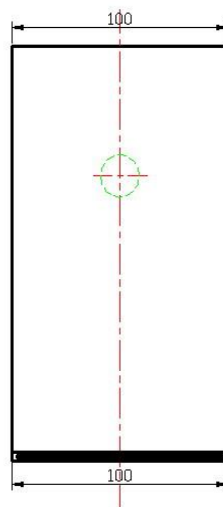

AQUAZZONE Onda Bath Filler

Featuring the Exclusive Collection
vito berton

AVAILABLE FINISH:

CHROME

FOR MORE INFORMATION VISIT
www.aldertapware.com.au

SPECIFICATIONS

PRODUCT CODE: 98801
MATERIAL: BRASS

PRODUCT FEATURES