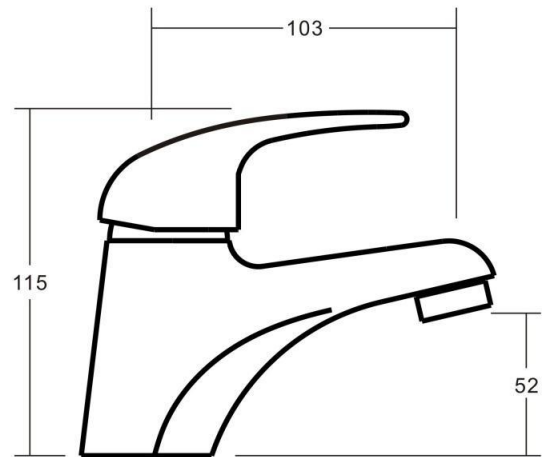

CLASSICO Basin Mixer

Featuring the Exclusive Collection

alder tapware

FOR MORE INFORMATION VISIT
www.aldertapware.com.au

AVAILABLE FINISH:

CHROME

SPECIFICATIONS

PRODUCT CODE:	50093 CHROME
WELS:	4 STAR – 7.5 Litres/Min T14232
MATERIAL:	BRASS
CARTRIDGE:	35mm ceramic disc
TEMPERATURE:	MAX 75° C
PRESSURE:	MAX 500 Kpa
CONNECTIONS:	½" BSP Female
INSTALLATION:	Deck hole size- 30-32mm- Bench thickness – maximum 25mm
ACCREDITATIONS:	AS/NZS 3718 – WM 002002

PRODUCT FEATURES

- CLASSICO is a classic style that provides exceptional functionality and practicality for any modern home
- Solid brass construction with a fixed spout for modern living
- MIXER-LOK™ ensures your mixer never works loose
- Australian designed and engineered
- Supported by a 15 year warranty