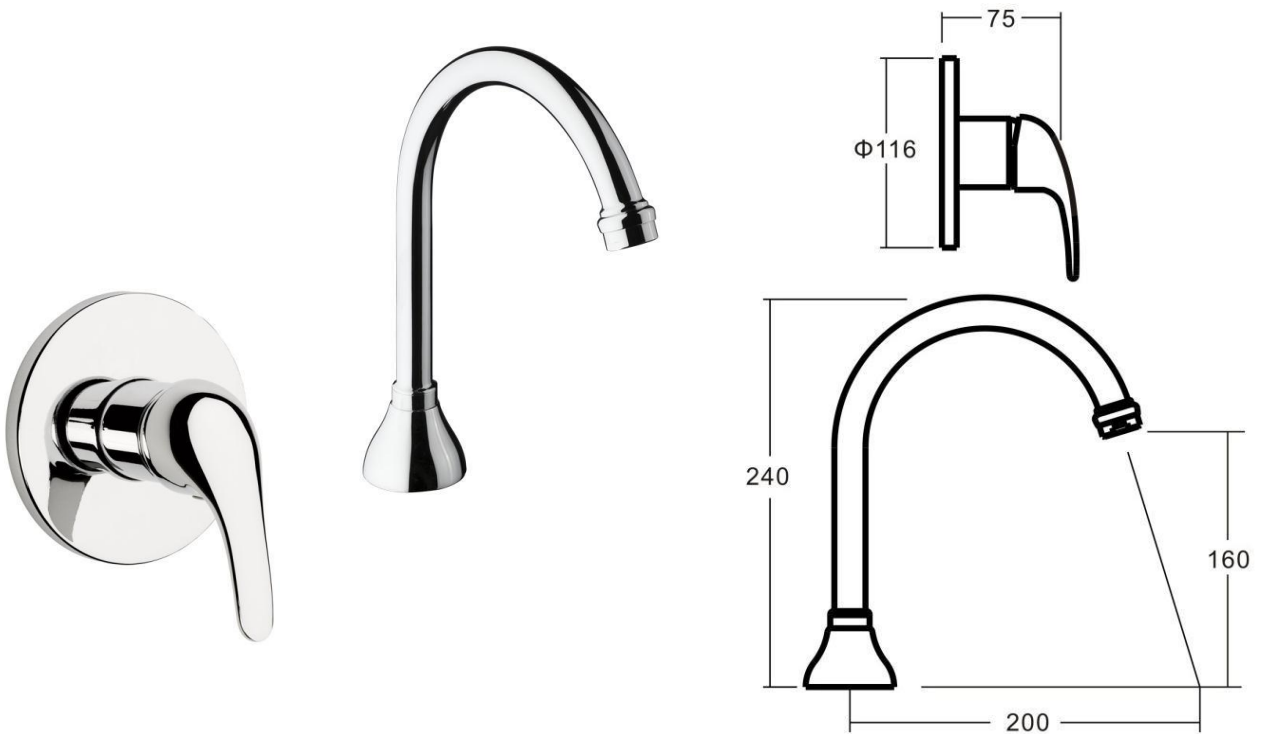

## CLASSICO Hob Bath Mixer Set 200mm

Featuring the Exclusive Collection  
**alder tapware**

AVAILABLE FINISH:

CHROME

FOR MORE INFORMATION VISIT  
[www.aldertapware.com.au](http://www.aldertapware.com.au)

### SPECIFICATIONS

PRODUCT CODE:	57590 CHROME
MATERIAL:	BRASS
CARTRIDGE:	35mm ceramic disc
TEMPERATURE:	MAX 75° C
PRESSURE:	MAX 500 Kpa
ACCREDITATIONS:	AS/NZS 3718 – WM 002002

### PRODUCT FEATURES

- CLASSICO is a classic style that provides exceptional functionality and practicality for any modern home
- Solid Brass construction with a swivel curved spout for modern living
- Australian designed and engineered
- Supported by a 15 year warranty