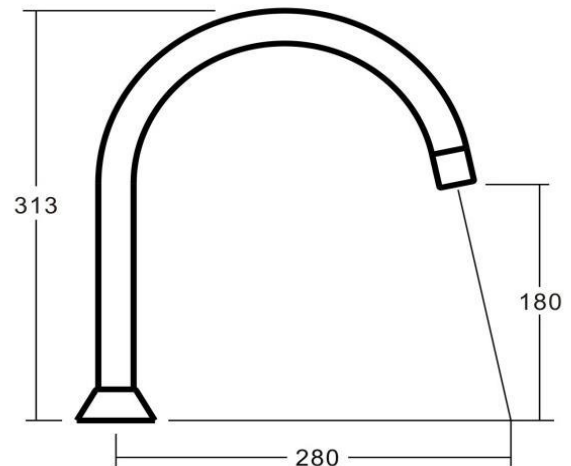

CLASSICO Hob Spa Mixer Set 280mm

Featuring the Exclusive Collection

alder tapware

AVAILABLE FINISH:

CHROME

FOR MORE INFORMATION VISIT
www.aldertapware.com.au

SPECIFICATIONS

PRODUCT CODE:	57593 CHROME
MATERIAL:	BRASS
CARTRIDGE:	35mm ceramic disc
TEMPERATURE:	MAX 75° C
PRESSURE:	MAX 500 Kpa
ACCREDITATIONS:	AS/NZS 3718 – WM 002002