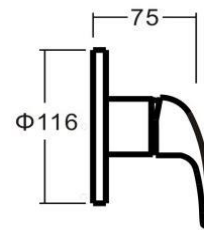

CLASSICO Hob Spa Mixer Set 280mm

Featuring the Exclusive Collection

alder tapware

AVAILABLE FINISH:

CHROME

FOR MORE INFORMATION VISIT
www.aldertapware.com.au

SPECIFICATIONS

PRODUCT CODE:	57593 CHROME
MATERIAL:	BRASS
CARTRIDGE:	35mm ceramic disc
TEMPERATURE:	MAX 75° C
PRESSURE:	MAX 500 Kpa
ACCREDITATIONS:	AS/NZS 3718 – WM 002002