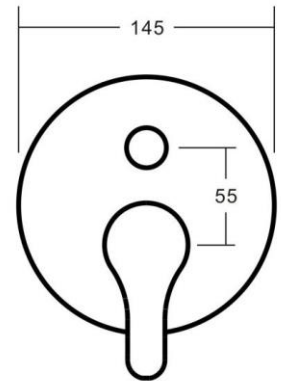

CLASSICO Shower Bath Diverter

Featuring the Exclusive Collection

alder tapware

AVAILABLE FINISH:

CHROME

FOR MORE INFORMATION VISIT
www.aldertapware.com.au

SPECIFICATIONS

PRODUCT CODE:	52095 CHROME
MATERIAL:	BRASS
CARTRIDGE:	35mm ceramic disc
TEMPERATURE:	MAX 75° C
PRESSURE:	MAX 500 Kpa
ACCREDITATIONS:	AS/NZS 3718 – WM 002002

PRODUCT FEATURES

- CLASSICO is a classic style that provides exceptional functionality and practicality for any modern home
- Solid brass construction
- Australian designed and engineered
- Supported by a 15 year warranty