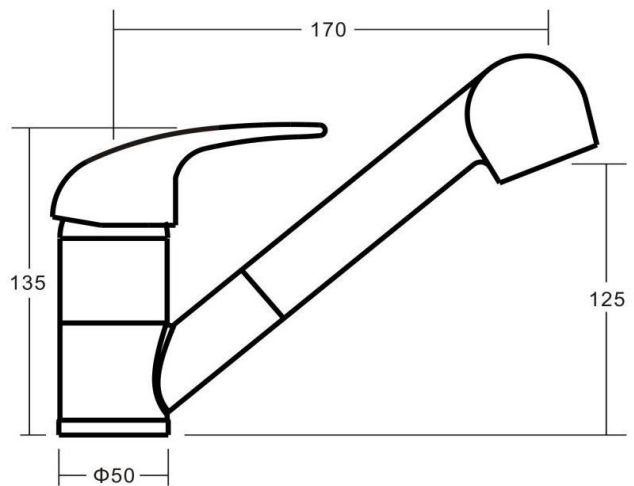

CLASSICO Vegie Mixer

Featuring the Exclusive Collection
alder tapware

FOR MORE INFORMATION VISIT
www.aldertapware.com.au

AVAILABLE FINISH:

CHROME

SPECIFICATIONS

PRODUCT CODE & WELS:	51095 CHROME 4 STAR – 7.5Litres/Min T14235
MATERIAL:	BRASS
CARTRIDGE:	40mm ceramic disc
TEMPERATURE:	MAX 75° C
PRESSURE:	MAX 500 Kpa
CONNECTIONS:	½" BSP Female
INSTALLATION:	Deck hole size- 30-32mm- Bench thickness – maximum 25mm
ACCREDITATIONS:	AS/NZS 3718 – WM 002002

PRODUCT FEATURES

- CLASSICO is a classic style that provides exceptional functionality and practicality for any modern home
- Solid brass construction with a pull-out Vegie spout for modern living
- MIXER-LOK™ ensures your mixer never works loose
- Australian designed and engineered
- Supported by a 15 year warranty