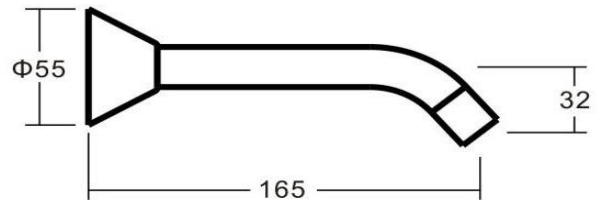

CLASSICO Wall Bath Mixer Set Niseko Spout

Featuring the Exclusive Collection

alder tapware

AVAILABLE FINISH:

CHROME

FOR MORE INFORMATION VISIT
www.aldertapware.com.au

SPECIFICATIONS

PRODUCT CODE:	58094 CHROME
MATERIAL:	BRASS
CARTRIDGE:	35mm ceramic disc
TEMPERATURE:	MAX 75° C
PRESSURE:	MAX 500 Kpa
ACCREDITATIONS:	AS/NZS 3718 – WM 002002