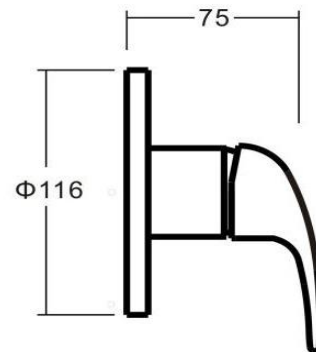

CLASSICO Wall Bath Mixer Set Niseko Spout

Featuring the Exclusive Collection

alder tapware

AVAILABLE FINISH:

CHROME

FOR MORE INFORMATION VISIT
www.aldertapware.com.au

SPECIFICATIONS

PRODUCT CODE:	58094 CHROME
MATERIAL:	BRASS
CARTRIDGE:	35mm ceramic disc
TEMPERATURE:	MAX 75° C
PRESSURE:	MAX 500 Kpa
ACCREDITATIONS:	AS/NZS 3718 – WM 002002