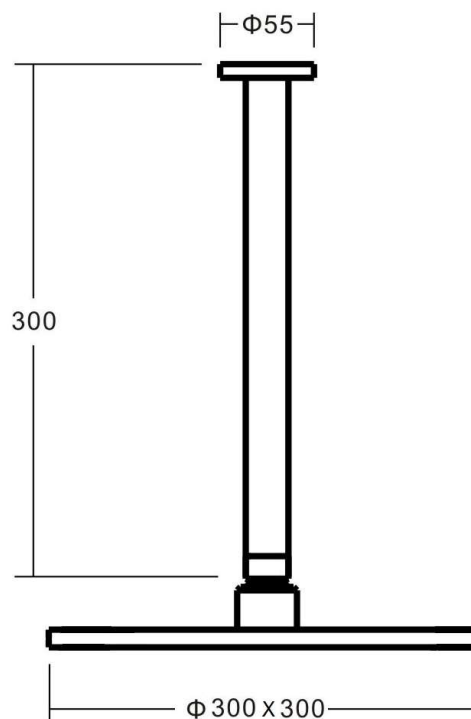

## CASCADE Rain Shower Square Ceiling Arm 300mm

Featuring the Exclusive Collection  
**vito berton**

AVAILABLE FINISHES:

CHROME

MATT BLACK

FOR MORE INFORMATION VISIT  
[www.aldertapware.com.au](http://www.aldertapware.com.au)

### SPECIFICATIONS

PRODUCT CODE:	98057 CHROME 98079 MATT BLACK
WELS:	3 STAR – 9 Litres/Min S09855
MATERIAL:	Solid Brass Arm
TEMPERATURE:	MAX 75° C
PRESSURE:	MAX 500 Kpa
ACCREDITATIONS:	AS/NS3662 Watermark WM-022307

### PRODUCT FEATURES

- Classic ceiling shower with large square Rain Shower head for contemporary bathroom styling
- Matching mixers and accessories to complete your bathroom look
- Australian designed and engineered
- Supported by a 7 year warranty
- Also available with 600mm arm length (CHROME: 98059) (MATT BLACK: 98080)