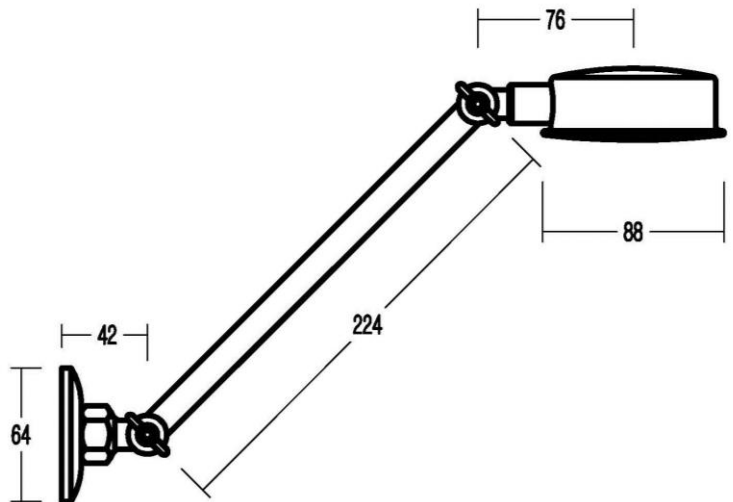

DESIGNER All Directional Shower

Featuring the Exclusive Collection
alder tapware

AVAILABLE FINISHES:

FOR MORE INFORMATION VISIT
www.aldertapware.com.au

SPECIFICATIONS

PRODUCT CODE: 99400 CHROME
99407 CHROME/GOLD
99402 WHITE/CHROME
99408 WHITE/GOLD
99404 IVORY/CHROME
99409 IVORY/GOLD

WELS: 3 STAR – 9 Litres/Min S03348

MATERIAL: STAINLESS STEEL

TEMPERATURE: MAX 75° C

PRESSURE: MAX 500 Kpa

ACCREDITATIONS: AS/NS3662 Watermark WM-022307

PRODUCT FEATURES

- DESIGNER provides a simple and modern fixed shower with a single function shower head
- Flexible all directional arm for easy shower spray adjustment
- High quality stainless steel arm and shower head
- Traditional shower that has stood the test of time and matches with VERDE range
- Australian designed and engineered
- Supported by a 7 year warranty