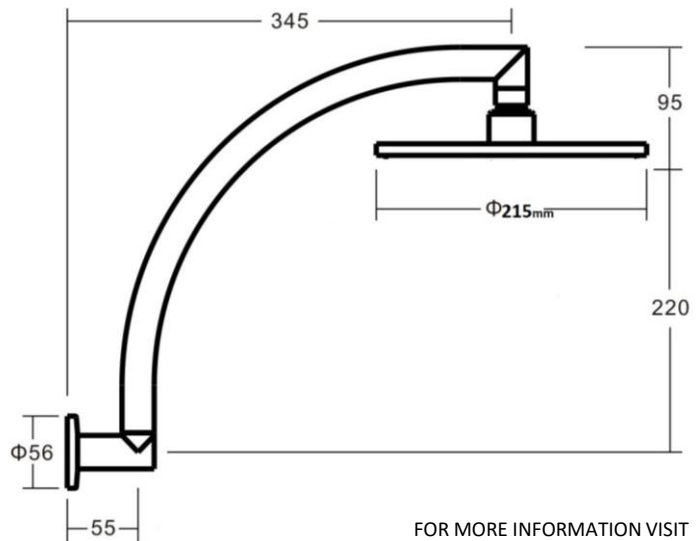

ECO Rain Shower Round 215mm

Featuring the Exclusive Collection
vito berton

FOR MORE INFORMATION VISIT
www.aldertapware.com.au

AVAILABLE FINISHES:

CHROME

MATTE BLACK

SPECIFICATIONS

PRODUCT CODE:	98600 CHROME 98601 MATTE BLACK
WELS:	3 STAR 9Litres/Min S05761
MATERIAL:	BRASS ARM
TEMPERATURE:	MAX 75° C
PRESSURE:	MAX 500 KPA
ACCREDITATIONS:	AS/NS3662 Watermark WM-022307

PRODUCT FEATURES

- ECO offers a classic modern designs with curved and round edges that is flexible to suit most designs
- Solid brass shower arm that swivels to ensure maximum utilisation and versatility
- Matching tapware and accessories available to complete the look
- Australian designed and engineered