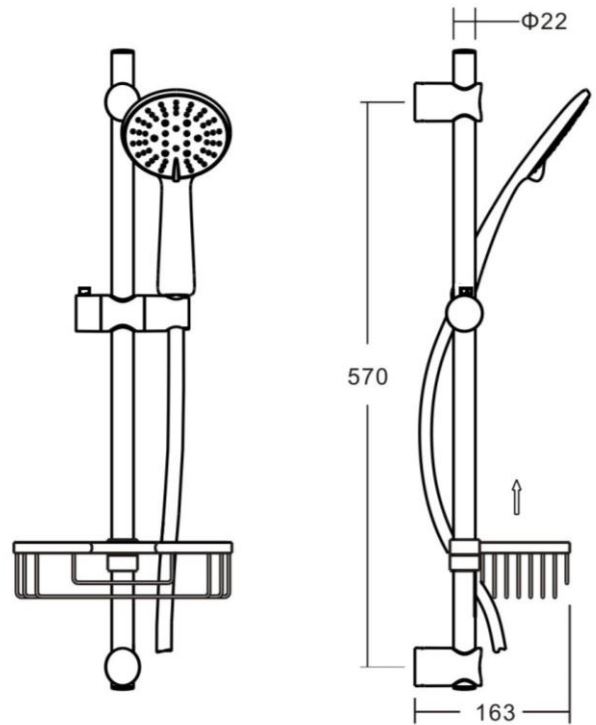

EXCITE Rail Shower HS375 with Basket

Featuring the Exclusive Collection
vito berton

AVAILABLE FINISHES:

FOR MORE INFORMATION VISIT
www.aldertapware.com.au

SPECIFICATIONS

WELS:	3STAR 9L/min S09859	4 STAR E 6-7.5L/min S14108
PRODUCT CODE:	98651 CHROME	98651WS4 CHROME
	98833 MATT BLACK	98833WS4 MATT BLACK
	98850 BRUSHED NICKEL	98850WS4 BRUSHED NICKEL
MATERIAL:	STAINLESS STEEL RAIL	
BASKET:	22mm	
TEMPERATURE:	MAX 75° C	
PRESSURE:	MAX 500 KPA	
ACCREDITATIONS:	AS/NS3662 Watermark WM-022307	

PRODUCT FEATURES

- Quality 304 stainless steel shower rail and sturdy brass wire basket
- Push button slide rail system allows for easy height adjustments
- NANOJET™ shower handset technology atomises water and increases shower surface area
- ULTRA-WIDE showers offer wide shower coverage and an invigorating strong shower spray
- Shower Hose 120mm
- AMOR-KOTE™ superior scratch resistant finishes
- Australian designed and engineered