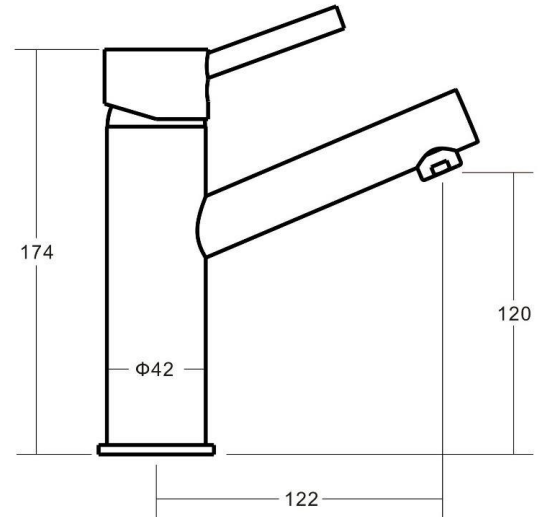

FLEX Basin Mixer

Featuring the Exclusive Collection

alder tapware

FOR MORE INFORMATION VISIT
www.aldertapware.com.au

AVAILABLE FINISH:

CHROME

SPECIFICATIONS

PRODUCT CODE:	45090 CHROME
WELS:	5 STAR – 6 Litres/Min
MATERIAL:	BRASS
CARTRIDGE:	35mm ceramic disc
TEMPERATURE:	MAX 75° C
PRESSURE:	MAX 500 Kpa
CONNECTIONS:	½" BSP Female
ACCREDITATIONS:	AS/NZS 3718 – WM 002002

PRODUCT FEATURES

- FLEX is a fresh take on a pin lever with an upward swept lever and spout for a more architectural design
- Solid brass construction with a fixed spout for modern living
- MIXER-LOK™ ensures your mixer never works loose
- Australian designed and engineered
- Supported by a 15 year warranty