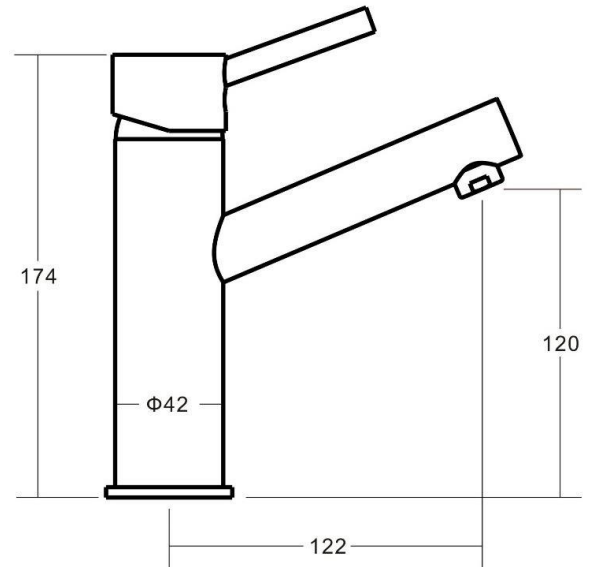

alder

FLEX Basin Mixer

Featuring the Exclusive Collection

alder tapware

FOR MORE INFORMATION VISIT
www.aldertapware.com.au

AVAILABLE FINISHES:

CHROME

MATT BLACK

SPECIFICATIONS

PRODUCT CODE: 45090 CHROME
45095 MATT BLACK
5 STAR 6 Litres/Min
MATERIAL: BRASS
CARTRIDGE: 35mm ceramic disc
TEMPERATURE: MAX 75° C
PRESSURE: MAX 500 KPA
CONNECTIONS: ½" BSP Female
INSTALLATION: 32mm Tail locked into the mixer body
ACCREDITATIONS: AS/NZS 3718 – WM 002002

PRODUCT FEATURES

- FLEX is a fresh take on a pin lever with an upward swept lever and spout for a more architectural design
- Solid brass construction with a fixed spout
- H & C etched on handle
- AMOR-KOTE™ superior scratch resistant finishes
- MIXER-LOK™ ensures your mixer never works loose
- Australian designed and engineered
- 15 year cartridge warranty