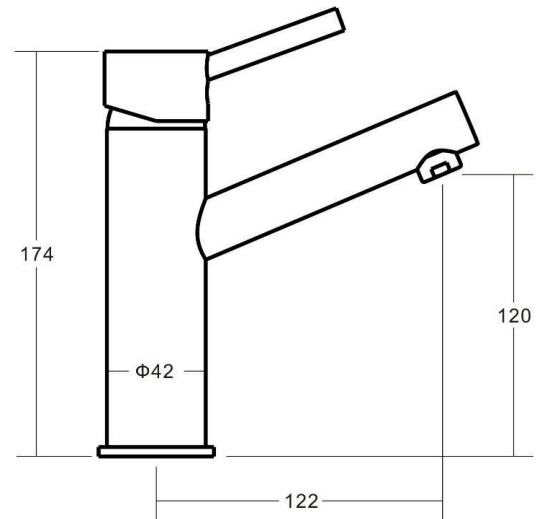

FLEX Basin Mixer

Featuring the Exclusive Collection

alder tapware

FOR MORE INFORMATION VISIT
www.aldertapware.com.au

AVAILABLE FINISH:

CHROME

SPECIFICATIONS

PRODUCT CODE:	45090 CHROME
WELS:	4 STAR – 7.5 Litres/Min
MATERIAL:	BRASS
CARTRIDGE:	35mm ceramic disc
TEMPERATURE:	MAX 75° C
PRESSURE:	MAX 500 Kpa
CONNECTIONS:	½" BSP Female
ACCREDITATIONS:	AS/NZS 3718 – WM 002002

PRODUCT FEATURES

- FLEX is a fresh take on a pin lever with an upward swept lever and spout for a more architectural design
- Solid brass construction with a fixed spout for modern living
- MIXER-LOK™ ensures your mixer never works loose
- Australian designed and engineered
- Supported by a 15 year warranty