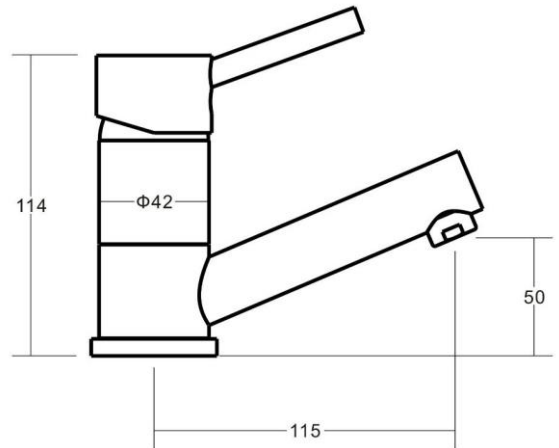

FLEX Basin Mixer Swivel

Featuring the Exclusive Collection

alder tapware

FOR MORE INFORMATION VISIT
www.aldertapware.com.au

AVAILABLE FINISH:

CHROME

SPECIFICATIONS

PRODUCT CODE:	45091 CHROME
WELS:	5 STAR – 6 Litres/Min
MATERIAL:	BRASS
CARTRIDGE:	35mm ceramic disc
TEMPERATURE:	MAX 75° C
PRESSURE:	MAX 500 Kpa
CONNECTIONS:	½" BSP Female
ACCREDITATIONS:	AS/NZS 3718 – WM 002002

PRODUCT FEATURES

- FLEX is a fresh take on a pin lever with an upward swept lever and spout for a more architectural design
- Solid brass construction with a swivel spout for modern living
- MIXER-LOK™ ensures your mixer never works loose
- Australian designed and engineered
- Supported by a 15 year warranty