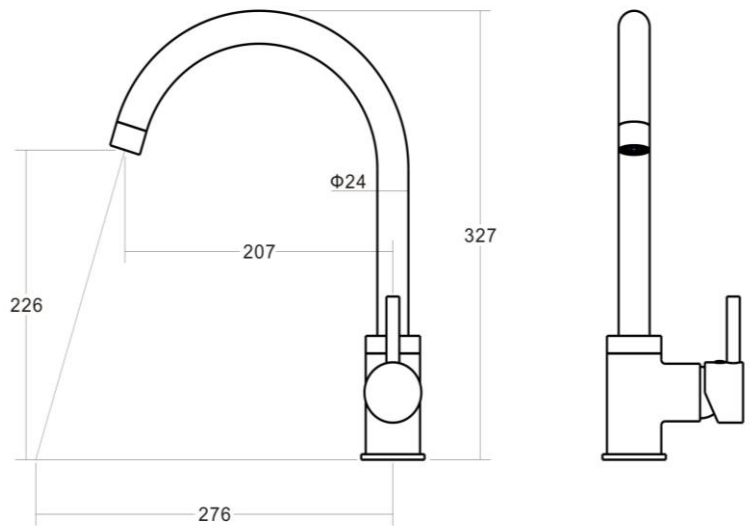

FLEX Sink Mixer

Featuring the Exclusive Collection

alder tapware

FOR MORE INFORMATION VISIT
www.aldertapware.com.au

AVAILABLE FINISHES:

CHROME

MATT BLACK

SPECIFICATIONS

PRODUCT CODE: 45490 CHROME
45495 MATT BLACK

WELS: 5 STAR 6 Litres/Min

MATERIAL: BRASS

CARTRIDGE: 35mm ceramic disc

TEMPERATURE: MAX 75° C

PRESSURE: MAX 500 Kpa

CONNECTIONS: ½" BSP Female

INSTALLATION: LEFT, RIGHT OR CENTRAL POSITION for lever
32mm Tail locked into the mixer body

ACCREDITATIONS: AS/NZS 3718 – WM 002002

PRODUCT FEATURES

- FLEX is a fresh take on a pin lever with an upward swept lever for a more architectural design
- Solid brass construction with a swivel gooseneck curved spout for modern living
- Streamlined concealed aerator for contemporary look
- H & C etched on handle
- MULTI-INSTALL™ enables lever installation in the left, right or central position with no additional parts
- MIXER-LOK™ ensures your mixer never works loose
- Australian designed and engineered
- Supported by a 15 year cartridge warranty