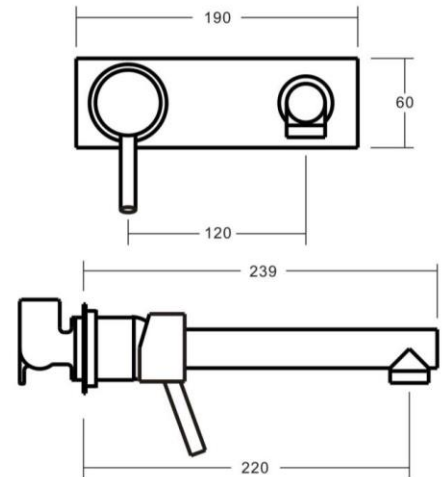

FLEX Wall Bath Mixer Set Backplate 220mm

Featuring the Exclusive Collection
alder tapware

FOR MORE INFORMATION VISIT
www.aldertapware.com.au

AVAILABLE FINISH:

CHROME

SPECIFICATIONS

PRODUCT CODE:	45894 CHROME
MATERIAL:	BRASS
CARTRIDGE:	35mm ceramic disc
TEMPERATURE:	MAX 75° C
PRESSURE:	MAX 500 Kpa
INSTALLATION:	HORIZONTAL - Lever install LEFT or RIGHT VERTICAL - Lever install at TOP
ACCREDITATIONS:	AS/NZS 3718 – WM 002002

PRODUCT FEATURES

- FLEX is a fresh take on a pin lever with an outward swept lever for a more architectural design
- Solid brass construction with a fixed spout for modern living
- SMART INSTALL™ enables you to install in three-different ways with no additional parts required
- Supplied with an installation plate for easy install
- Australian designed and engineered
- Supported by a 15 year warranty