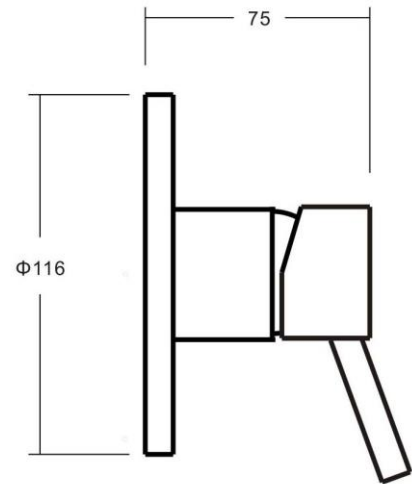

FLEX Wall Mixer

Featuring the Exclusive Collection

alder tapware

FOR MORE INFORMATION VISIT
www.aldertapware.com.au

AVAILABLE FINISHES:

CHROME

MATT BLACK

SPECIFICATIONS

PRODUCT CODE:	45390 CHROME 45395 MATT BLACK
MATERIAL:	BRASS
CARTRIDGE:	35mm ceramic disc
TEMPERATURE:	MAX 75° C
PRESSURE:	MAX 500 Kpa
ACCREDITATIONS:	AS/NZS 3718 – WM 002002

PRODUCT FEATURES

- FLEX is a fresh take on a pin lever with an outward swept lever for a more architectural design
- H & C etched on handle
- In-wall's the same for SOHO, FLEX, SAMM and EEVA ranges with trim kits sold separately
- AMOR-KOTE™ superior scratch resistant finishes
- Australian designed and engineered
- 15 year cartridge warranty
- 7 year finish warranty