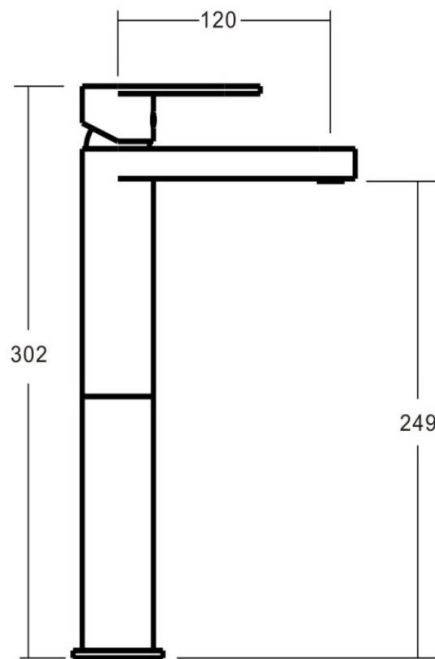

KALI Basin Mixer Extended

Featuring the Exclusive Collection
vito berton

FOR MORE INFORMATION VISIT
www.aldertapware.com.au

AVAILABLE FINISH:

CHROME

SPECIFICATIONS

PRODUCT CODE & WELS:	49091 WS5 CHROME 5 STAR – 6 Litres/Min 49091 WS4 CHROME 4 STAR – 7.5 Litres/Min T25924
MATERIAL:	BRASS
CARTRIDGE:	25mm ceramic disc
TEMPERATURE:	MAX 75° C
PRESSURE:	MAX 500 Kpa
CONNECTIONS:	½" BSP Female
ACCREDITATIONS:	AS/NZS 3718 – WM 002002

PRODUCT FEATURES

- Streamlined paddle designed lever and matching spout for contemporary homes
- Solid brass extended mixer with a fixed spout that suits above counter basins
- Modern integrated aerator for a seamless ascetic
- MIXER-LOK™ ensures your mixer never works loose
- Australian designed and engineered
- Supported by a 15 year warranty