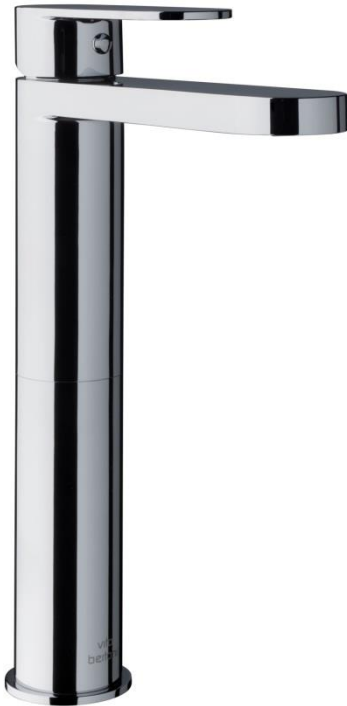

KALI Basin Mixer Extended

Featuring the Exclusive Collection
vito berton

FOR MORE INFORMATION VISIT
www.aldertapware.com.au

AVAILABLE FINISH:

CHROME

SPECIFICATIONS

PRODUCT CODE & WELS:	49091 WS5 CHROME 5 STAR – 6 Litres/Min 49091 WS4 CHROME 4 STAR – 7.5 Litres/Min T25924
MATERIAL:	BRASS
CARTRIDGE:	25mm ceramic disc
TEMPERATURE:	MAX 75° C
PRESSURE:	MAX 500 Kpa
CONNECTIONS:	½" BSP Female
ACCREDITATIONS:	AS/NZS 3718 – WM 002002

PRODUCT FEATURES

- Streamlined paddle designed lever and matching spout for contemporary homes
- Solid brass extended mixer with a fixed spout that suits above counter basins
- Modern integrated aerator for a seamless ascetic
- MIXER-LOK™ ensures your mixer never works loose
- Australian designed and engineered
- Supported by a 15 year warranty