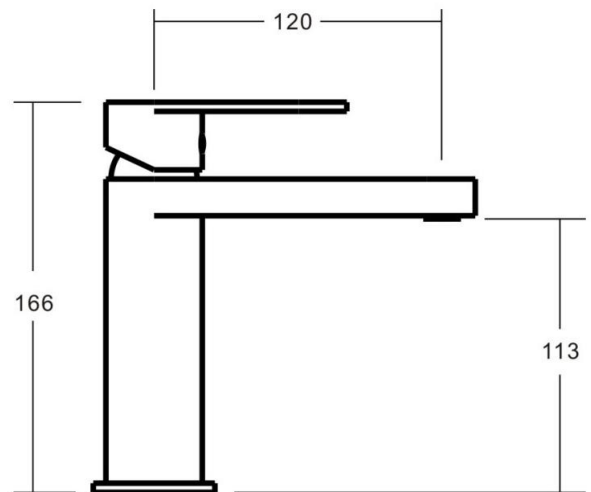

KALI Basin Mixer

SAVE MODE™

Featuring the Exclusive Collection
vito berton

FOR MORE INFORMATION VISIT
www.aldertapware.com.au

AVAILABLE FINISH:

CHROME

SPECIFICATIONS

PRODUCT CODE:	49093 CHROME
WELS:	5 STAR – 6 Litres/Min
MATERIAL:	BRASS
CARTRIDGE:	25mm ceramic disc
TEMPERATURE:	MAX 75° C
PRESSURE:	MAX 500 Kpa
CONNECTIONS:	½" BSP Female
ACCREDITATIONS:	AS/NZS 3718 – WM 002002

PRODUCT FEATURES

- Streamlined paddle designed lever and matching spout for contemporary homes
- Solid brass construction with a fixed spout ensures optimal performance
- Modern integrated aerator for a seamless ascetic
- SAVE MODE™ reduces household hot water energy costs by up to 20%
- MIXER-LOK™ ensures your mixer never works loose
- Australian designed and engineered
- Supported by a 15 year warranty