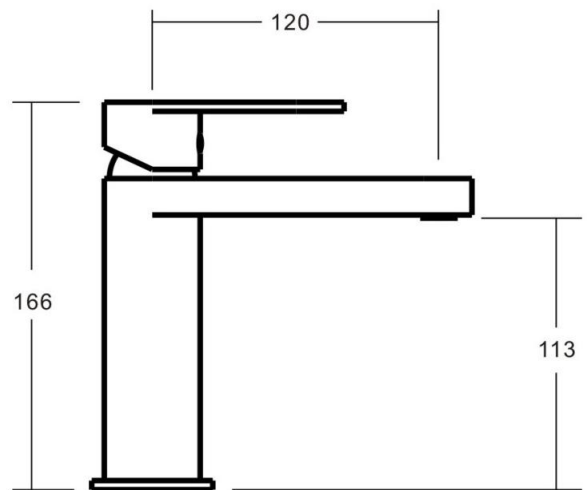

KALI Basin Mixer

Featuring the Exclusive Collection
vito berton

FOR MORE INFORMATION VISIT
www.aldertapware.com.au

AVAILABLE FINISH:

CHROME

SPECIFICATIONS

PRODUCT CODE & WELS:	49090 WS5 CHROME 5 STAR – 6 Litres/Min 49090 WS4 CHROME 4 STAR – 7.5 Litres/Min T25923
MATERIAL:	BRASS
CARTRIDGE:	25mm ceramic disc
TEMPERATURE:	MAX 75° C
PRESSURE:	MAX 500 Kpa
CONNECTIONS:	½" BSP Female
ACCREDITATIONS:	AS/NZS 3718 – WM 002002

PRODUCT FEATURES

- Streamlined paddle designed lever and matching spout for contemporary homes
- Solid brass construction with a fixed spout ensures optimal performance
- Modern integrated aerator for a seamless ascetic
- MIXER-LOK™ ensures your mixer never works loose
- SAVE MODE™ is an optional feature that reduces household hot water energy costs by up to 20%
- Australian designed and engineered
- Supported by a 15 year warranty