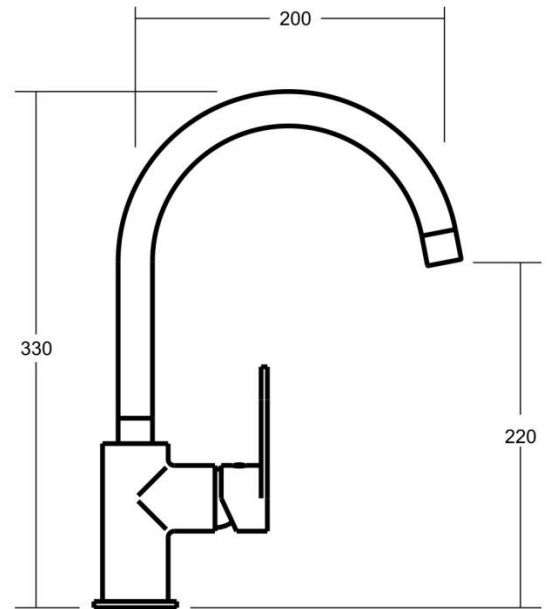

KALI Sink Mixer

SAVE MODE™

Featuring the Exclusive Collection

vito berton

FOR MORE INFORMATION VISIT
www.aldertapware.com.au

AVAILABLE FINISH:

CHROME

SPECIFICATIONS

PRODUCT CODE & WELS:	49490 WS5 CHROME 5 STAR – 6 Litres/Min 49490 WS4 CHROME 4 STAR – 7.5 Litres/Min T25925
MATERIAL:	BRASS
CARTRIDGE:	35mm ceramic disc
TEMPERATURE:	MAX 75° C
PRESSURE:	MAX 500 Kpa
CONNECTIONS:	½" BSP Female
ACCREDITATIONS:	AS/NZS 3718 – WM 002002

PRODUCT FEATURES

- Streamlined paddle designed lever and gooseneck spout for contemporary homes
- Solid brass construction with a swivel curved spout ensures optimal performance
- Modern integrated aerator for a seamless ascetic
- SAVE MODE™ reduces household hot water energy costs by up to 20%
- MULTI-INSTALL™ enables lever installation in the left, right or central position with no additional parts
- MIXER-LOK™ ensures your mixer never works loose
- Australian designed and engineered
- Supported by a 15 year warranty