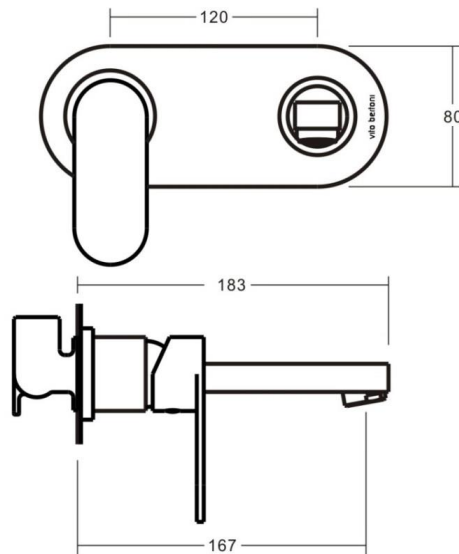

KALI Wall Basin Mixer Set Backplate 170mm

Featuring the Exclusive Collection
vito berton

FOR MORE INFORMATION VISIT
www.aldertapware.com.au

AVAILABLE FINISH:

CHROME

SPECIFICATIONS

PRODUCT CODE:	49192 WS4 CHROME
WELS:	4 STAR – 7.5 Litres/Min T25927 49192 WS5 CHROME 5 STAR – 6 Litres/Min
MATERIAL:	BRASS
CARTRIDGE:	35mm ceramic disc
TEMPERATURE:	MAX 75° C
PRESSURE:	MAX 500 Kpa
INSTALLATION:	HORIZONTAL - Lever install LEFT or RIGHT VERTICAL – Lever install at TOP
ACCREDITATIONS:	AS/NZS 3718 – WM 002002

PRODUCT FEATURES

- Streamlined paddle designed lever for contemporary homes
- Solid brass construction with a fixed 170mm spout ensures optimal performance
- SMART INSTALL™ enables you to install in three-different ways with no additional parts required
- Supplied with an Installation Plate for easy and quick install
- Aerator that swivels 12 degrees for more targeted water projection
- Australian designed and engineered
- Supported by a 15 year warranty
- ALSO AVAILABLE in 220mm