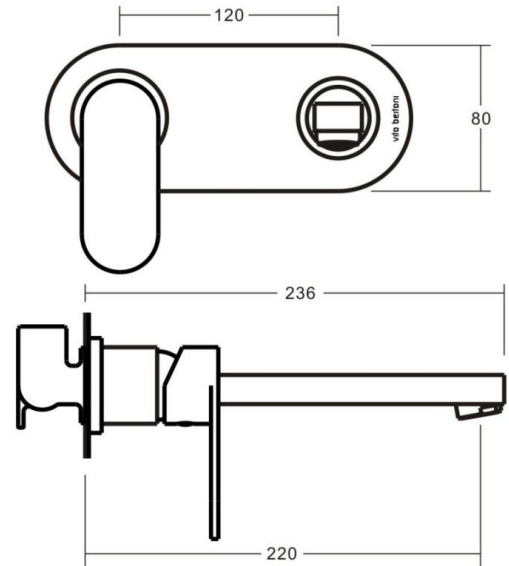

KALI Wall Basin Mixer Set Backplate 220mm

Featuring the Exclusive Collection
vito berton

FOR MORE INFORMATION VISIT
www.aldertapware.com.au

AVAILABLE FINISH:

CHROME

SPECIFICATIONS

PRODUCT CODE:	49194 CHROME
WELS:	4 STAR – 7.5 Litres/Min T25929 49194 WS5 CHROME 5 STAR – 6 Litres/Min
MATERIAL:	BRASS
CARTRIDGE:	35mm ceramic disc
TEMPERATURE:	MAX 75° C
PRESSURE:	MAX 500 Kpa
INSTALLATION:	HORIZONTAL - Lever install LEFT or RIGHT. VERTICAL – Lever install at TOP
ACCREDITATIONS:	AS/NZS 3718 – WM 002002

PRODUCT FEATURES

- Streamlined paddle designed lever for contemporary homes
- Solid brass construction with a fixed 220mm spout ensures optimal performance
- SMART INSTALL™ enables you to install in three-different ways with no additional parts required
- Supplied with an Installation Plate for easy and quick install
- Aerator that swivels 12 degrees for more targeted water projection
- Australian designed and engineered
- Supported by a 15 year warranty
- ALSO AVAILABLE in 170mm