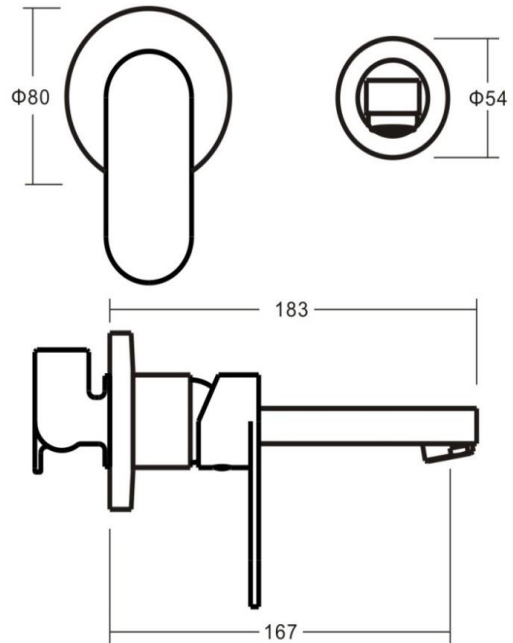

KALI Wall Basin Mixer Set 170mm

Featuring the Exclusive Collection
vito berton

FOR MORE INFORMATION VISIT
www.aldertapware.com.au

AVAILABLE FINISH:

CHROME

SPECIFICATIONS

PRODUCT CODE:	49190 WS4 CHROME
WELS:	4 STAR – 7.5 Litres/Min T25926 49190 WS5 CHROME 5 STAR – 6 Litres/Min
MATERIAL:	BRASS
CARTRIDGE:	35mm ceramic disc
TEMPERATURE:	MAX 75° C
PRESSURE:	MAX 500 Kpa
ACCREDITATIONS:	AS/NZS 3718 – WM 002002

PRODUCT FEATURES

- Streamlined paddle designed lever for contemporary homes
- Solid brass construction with a fixed 170mm spout ensures optimal performance
- Aerator that swivels 12 degrees for more targeted water projection
- Australian designed and engineered
- Supported by a 15 year warranty
- ALSO AVAILABLE in 220mm