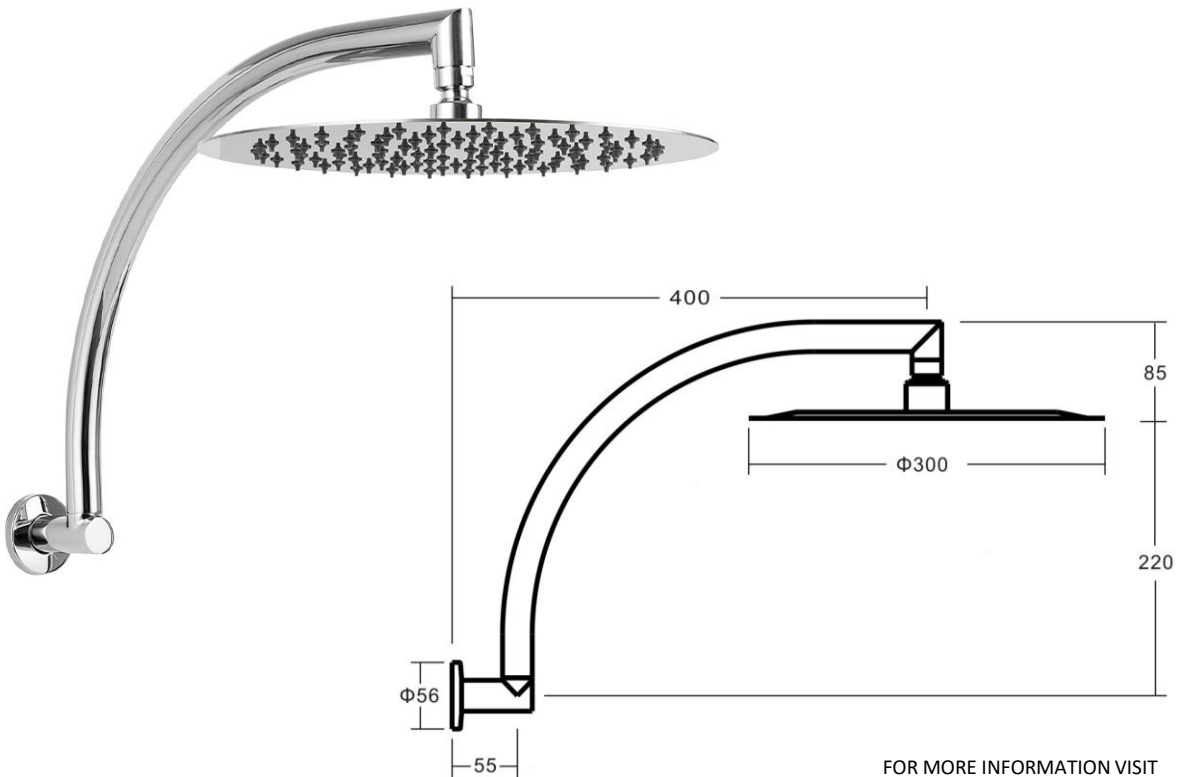

LYNX Eco Rain Shower

Round 300mm

Featuring the Exclusive Collection
vito berton

FOR MORE INFORMATION VISIT
www.aldertapware.com.au

AVAILABLE FINISHES:

SPECIFICATIONS

PRODUCT CODE:	98608 CHROME 98603 MATT BLACK 98609 BRUSHED NICKEL
WELS:	3 STAR – 9 Litres/Min S09854
MATERIAL:	BRASS ARM and STAINLESS STEEL SHOWER HEAD
TEMPERATURE:	MAX 75° C
PRESSURE:	MAX 500 KPA
ACCREDITATIONS:	AS/NS3662 Watermark WM-022307

PRODUCT FEATURES

- Minimalist and architectural design combine to create the LYNX range of showers
- Super sleek 2mm round stainless steel shower head is a generous 300mm in diameter
- Solid brass shower arm that swivels to ensure maximum utilisation and versatility
- Matching tapware and accessories available to complete the look
- Australian designed and engineered