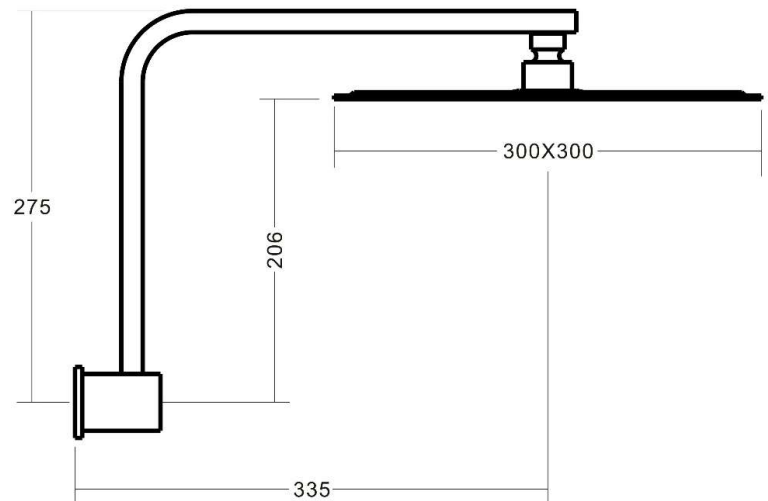

LYNX Hi Rise Rain Shower Square 300mm

Featuring the Exclusive Collection
vito berton

AVAILABLE FINISHES:

FOR MORE INFORMATION VISIT
www.aldertapware.com.au

SPECIFICATIONS

PRODUCT CODE:	98607 CHROME 98797 BRUSHED NICKEL 98796 MATT BLACK
WELS:	3 STAR – 9 Litres/Min S09846
MATERIAL:	BRASS ARM and STAINLESS STEEL SHOWER HEAD
TEMPERATURE:	MAX 75° C
PRESSURE:	MAX 500 Kpa
ACCREDITATIONS:	AS/NS3662 Watermark WM-022307

PRODUCT FEATURES

- Minimalist and architectural design combine to create the LYNX range of showers
- Super sleek 2mm square stainless steel shower head is a generous 300mm in length
- Solid brass shower arm that swivels to ensure maximum utilisation and versatility
- Matching tapware and accessories available to complete the look
- Australian designed and engineered
- Supported by a 7 year warranty