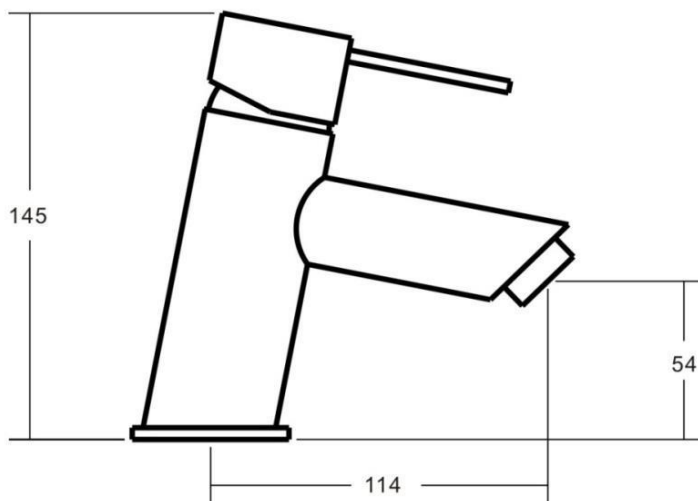

MERITO Basin Mixer Inclined

Featuring the Exclusive Collection
vito berton

FOR MORE INFORMATION VISIT
www.aldertapware.com.au

AVAILABLE FINISH:

CHROME

SPECIFICATIONS

PRODUCT CODE & WELS:	97097 WS5 CHROME 5 STAR – 6 Litres/Min T14053 97097 WS4 CHROME 4 STAR – 7.5 Litres/Min T14241
MATERIAL:	BRASS
CARTRIDGE:	35mm ceramic disc
TEMPERATURE:	MAX 75° C
PRESSURE:	MAX 500 Kpa
CONNECTIONS:	½" BSP Female
INSTALLATION:	DECK HOLE SIZE – 30-32mm BENCH THICKNESS – Max 25mm
ACCREDITATIONS:	AS/NZS 3718 – WM 002002

PRODUCT FEATURES

- Paddle lever, straight fixed spout and H and C laser etchings make the MERITO a modern statement
- MIXER-LOK™ ensures your mixer never works loose
- Australian designed and engineered
- Supported by a 15 year warranty