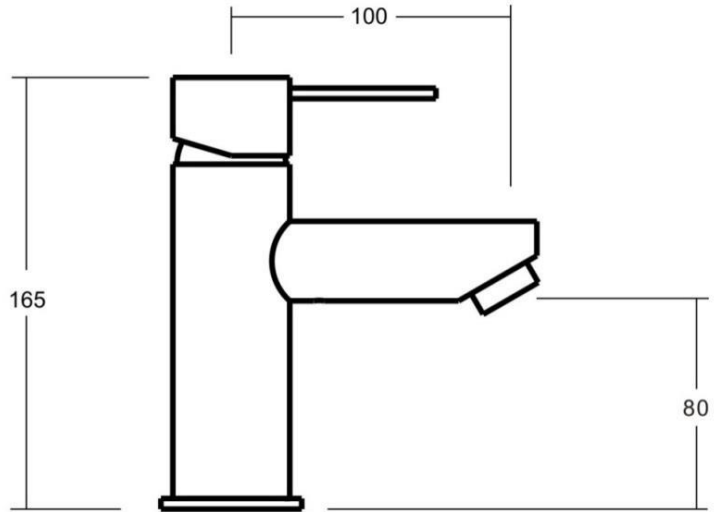

MERITO Basin Mixer

Featuring the Exclusive Collection
vito berton

FOR MORE INFORMATION VISIT
www.aldertapware.com.au

AVAILABLE FINISH:

CHROME

SPECIFICATIONS

PRODUCT CODE & WELS:	97090 WS5 CHROME 5 STAR – 6 Litres/Min T14051` 97090 WS4 CHROME 4 STAR – 7.5 Litres/Min T14238
MATERIAL:	BRASS
CARTRIDGE:	35mm ceramic disc
TEMPERATURE:	MAX 75° C
PRESSURE:	MAX 500 Kpa
CONNECTIONS:	½" BSP Female
INSTALLATION:	DECK HOLE SIZE – 30-32mm BENCH THICKNESS – Max 25mm
ACCREDITATIONS:	AS/NZS 3718 – WM 002002

PRODUCT FEATURES

- Paddle lever, straight fixed spout and H and C laser etchings make the MERITO a modern statement
- MIXER-LOK™ ensures your mixer never works loose
- Australian designed and engineered
- Supported by a 15 year warranty