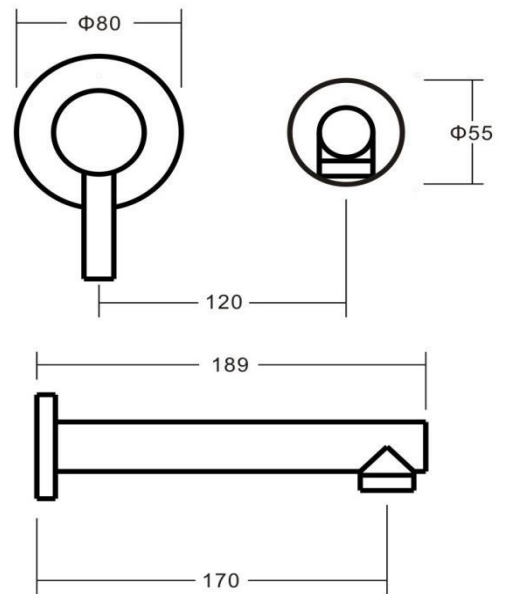

MERITO Bath Mixer Set 170mm

Featuring the Exclusive Collection
vito berton

AVAILABLE FINISH:

CHROME

FOR MORE INFORMATION VISIT
www.aldertapware.com.au

SPECIFICATIONS

PRODUCT CODE:	97890 CHROME
MATERIAL:	BRASS
CARTRIDGE:	35mm ceramic disc
TEMPERATURE:	MAX 75° C
PRESSURE:	MAX 500 Kpa
ACCREDITATIONS:	AS/NZS 3718 – WM 002002

PRODUCT FEATURES

- Paddle lever, straight fixed spout and H and C laser etchings make the MERITO a modern statement
- Australian designed and engineered
- Supported by a 15 year warranty