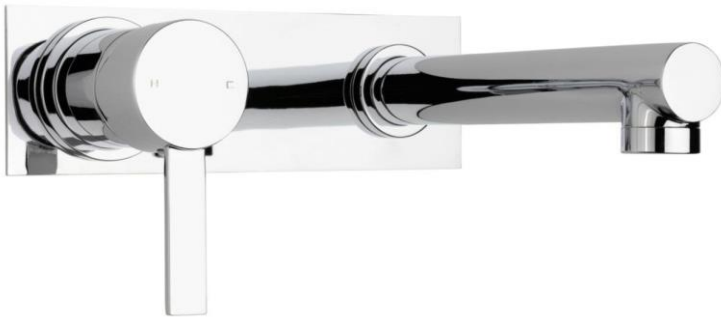

MERITO Bath Mixer Set Backplate 170mm

Featuring the Exclusive Collection
vito berton

FOR MORE INFORMATION VISIT
www.aldertapware.com.au

AVAILABLE FINISH:

CHROME

SPECIFICATIONS

PRODUCT CODE:	97894 CHROME
MATERIAL:	BRASS
CARTRIDGE:	35mm ceramic disc
TEMPERATURE:	MAX 75° C
PRESSURE:	MAX 500 Kpa
ACCREDITATIONS:	AS/NZS 3718 – WM 002002

PRODUCT FEATURES

- Paddle lever and H and C laser etchings make the MERITO a modern statement
- SMART INSTALL™ enables you to install in three different ways with no additional parts required
- Solid brass construction with a fixed spout
- Supplied with an Installation Plate for easy installation
- Australian designed and engineered
- Supported by a 15 year warranty