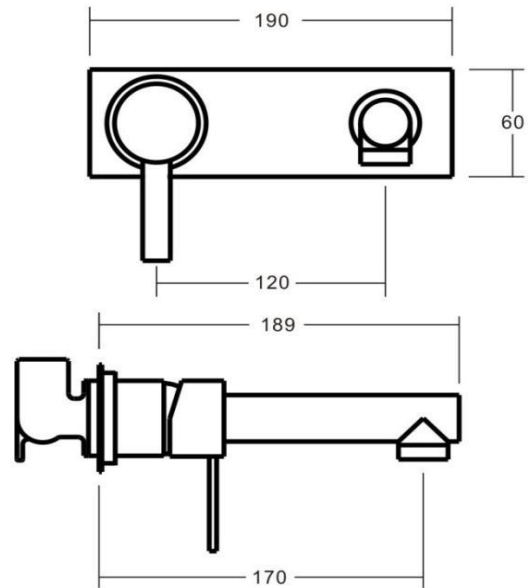

MERITO Bath Mixer Set Backplate 170mm

Featuring the Exclusive Collection
vito berton

FOR MORE INFORMATION VISIT
www.aldertapware.com.au

AVAILABLE FINISH:

CHROME

SPECIFICATIONS

PRODUCT CODE:	97894 CHROME
MATERIAL:	BRASS
CARTRIDGE:	35mm ceramic disc
TEMPERATURE:	MAX 75° C
PRESSURE:	MAX 500 Kpa
ACCREDITATIONS:	AS/NZS 3718 – WM 002002

PRODUCT FEATURES

- Paddle lever and H and C laser etchings make the MERITO a modern statement
- SMART INSTALL™ enables you to install in three different ways with no additional parts required
- Solid brass construction with a fixed spout
- Supplied with an Installation Plate for easy installation
- Australian designed and engineered
- Supported by a 15 year warranty