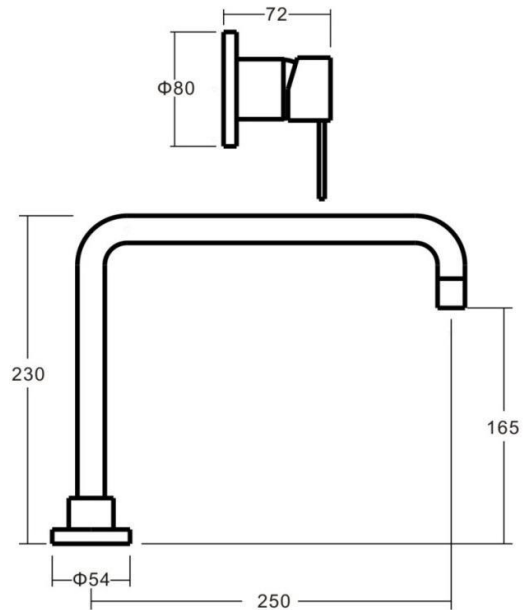

## MERITO Hob Bath Mixer Set Rectangle Swivel 250mm

Featuring the Exclusive Collection  
**vito berton**

AVAILABLE FINISH:

CHROME

FOR MORE INFORMATION VISIT  
[www.aldertapware.com.au](http://www.aldertapware.com.au)

### SPECIFICATIONS

PRODUCT CODE:	97491 CHROME
MATERIAL:	BRASS
CARTRIDGE:	35mm ceramic disc
TEMPERATURE:	MAX 75° C
PRESSURE:	MAX 500 Kpa
ACCREDITATIONS:	AS/NZS 3718 – WM 002002

### PRODUCT FEATURES

- Paddle lever and H and C laser etchings make the MERITO a modern statement
- Swivel rectangle spout
- Solid brass construction with a 35mm ceramic disc cartridge for optimal performance
- Australian designed and engineered
- Supported by a 15 year warranty