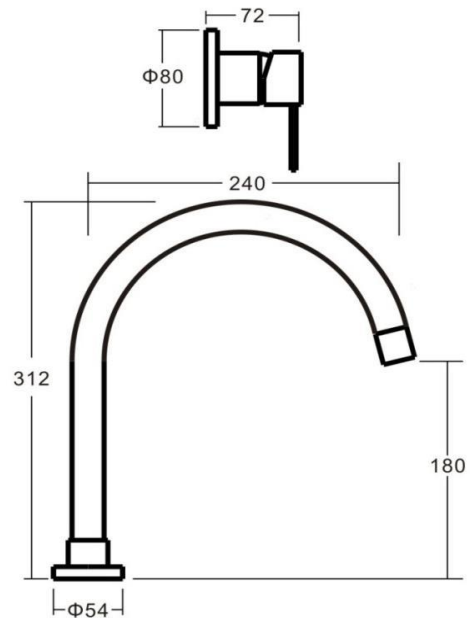

MERITO Hob Spa Mixer Set Gooseneck Swivel 280mm

Featuring the Exclusive Collection
vito berton

AVAILABLE FINISH:

CHROME

FOR MORE INFORMATION VISIT
www.aldertapware.com.au

SPECIFICATIONS

PRODUCT CODE:	97493 CHROME
MATERIAL:	BRASS
CARTRIDGE:	35mm ceramic disc
TEMPERATURE:	MAX 75° C
PRESSURE:	MAX 500 Kpa
ACCREDITATIONS:	AS/NZS 3718 – WM 002002

PRODUCT FEATURES

- Paddle lever and H and C laser etchings make the MERITO a modern statement
- Solid brass construction with a 35mm ceramic disc cartridge for optimal performance
- Swivel gooseneck spout
- Australian designed and engineered
- Supported by a 15 year warranty