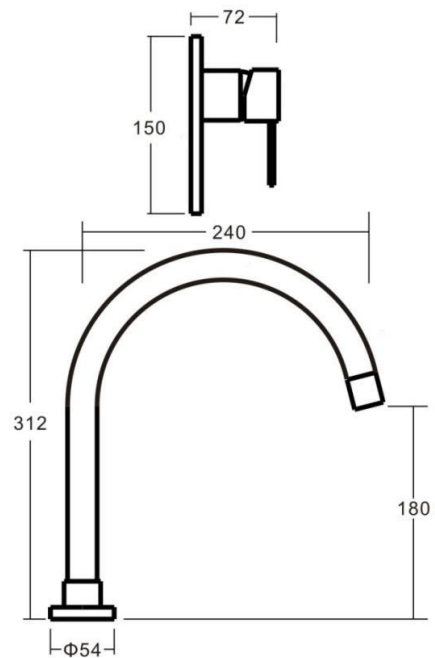

MERITO Hob Spa Mixer Set Gooseneck Swivel 280mm

Featuring the Exclusive Collection
vito berton

AVAILABLE FINISH:

CHROME

FOR MORE INFORMATION VISIT
www.aldertapware.com.au

SPECIFICATIONS

PRODUCT CODE:	97497 CHROME
MATERIAL:	BRASS
CARTRIDGE:	35mm ceramic disc
TEMPERATURE:	MAX 75° C
PRESSURE:	MAX 500 Kpa
ACCREDITATIONS:	AS/NZS 3718 – WM 002002

PRODUCT FEATURES

- Paddle lever and H and C laser etchings make the MERITO a modern statement
- Solid brass construction with a 35mm ceramic disc cartridge for optimal performance
- Solid brass construction with a swivel gooseneck spout
- Australian designed and engineered
- Supported by a 15 year warranty