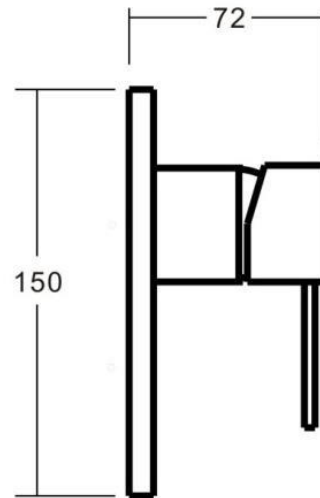

MERITO Rectangle Wall Mixer

Featuring the Exclusive Collection
vito bertonl

AVAILABLE FINISH:

CHROME

FOR MORE INFORMATION VISIT
www.aldertapware.com.au

SPECIFICATIONS

PRODUCT CODE:	97395 CHROME
MATERIAL:	BRASS
CARTRIDGE:	35mm ceramic disc
TEMPERATURE:	MAX 75° C
PRESSURE:	MAX 500 Kpa
ACCREDITATIONS:	AS/NZS 3718 – WM 002002

PRODUCT FEATURES

- Paddle lever and H and C laser etchings make the MERITO a modern statement
- Solid brass construction with a 35mm ceramic disc cartridge for optimal performance
- Australian designed and engineered
- Supported by a 15 year warranty