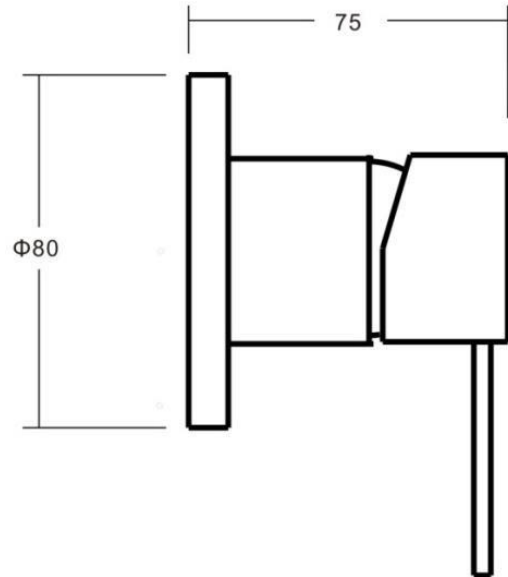

MERITO Round Wall Mixer

Featuring the Exclusive Collection
vito berton

FOR MORE INFORMATION VISIT
www.aldertapware.com.au

AVAILABLE FINISH:

CHROME

SPECIFICATIONS

PRODUCT CODE:	97390 CHROME
MATERIAL:	BRASS
CARTRIDGE:	35mm ceramic disc
TEMPERATURE:	MAX 75° C
PRESSURE:	MAX 500 Kpa
ACCREDITATIONS:	AS/NZS 3718 – WM 002002

PRODUCT FEATURES

- Paddle lever and H and C laser etchings make the MERITO a modern statement
- Solid brass construction with a 35mm ceramic disc cartridge for optimal performance
- Australian designed and engineered
- Supported by a 15 year warranty