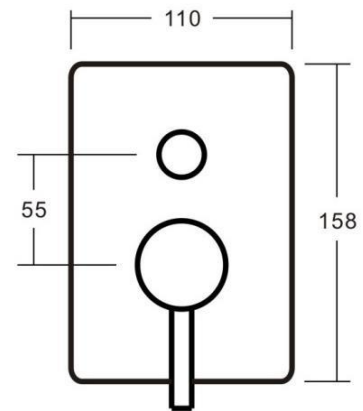

MERITO Shower Bath Diverter Backplate

Featuring the Exclusive Collection
vito berton

AVAILABLE FINISH:

CHROME

FOR MORE INFORMATION VISIT
www.aldertapware.com.au

SPECIFICATIONS

PRODUCT CODE: 97393 CHROME
 MATERIAL: BRASS
 CARTRIDGE: 35mm ceramic disc
 TEMPERATURE: MAX 75° C
 PRESSURE: MAX 500 Kpa
 ACCREDITATIONS: AS/NZS 3718 – WM 002002

PRODUCT FEATURES

- Paddle lever and H and C laser etchings make the MERITO a modern statement
- Solid brass construction with a 35mm ceramic disc cartridge for optimal performance
- Australian designed and engineered
- Supported by a 15 year warranty