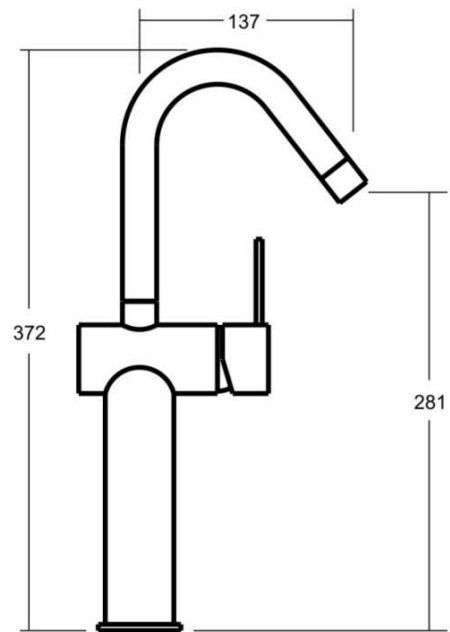

MERITO Side Lever Cafe Mixer Extended

Featuring the Exclusive Collection
vito berton

FOR MORE INFORMATION VISIT
www.aldertapware.com.au

AVAILABLE FINISH:

CHROME

SPECIFICATIONS

PRODUCT CODE & WELS:	97302 WS5 CHROME 5 STAR – 6 Litre/Min T14099 97302 WS4 CHROME 4 STAR – 7.5 Litres/Min T14130
MATERIAL:	BRASS
CARTRIDGE:	35mm ceramic disc
TEMPERATURE:	MAX 75° C
PRESSURE:	MAX 500 Kpa
CONNECTIONS:	½" BSP Female
INSTALLATION:	DECK HOLE SIZE – 30-32mm BENCH THICKNESS – Max 25mm
ACCREDITATIONS:	AS/NZS 3718 – WM 002002

PRODUCT FEATURES

- Paddle lever, café swivel spout and H and C laser etchings make the MERITO a modern statement
- MIXER-LOK™ ensures your mixer never works loose
- Australian designed and engineered
- Supported by a 15 year warranty