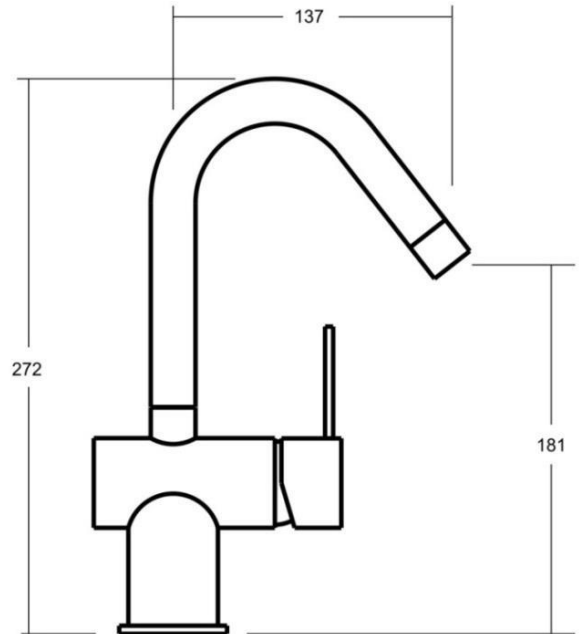

MERITO Side Lever Cafe Mixer

Featuring the Exclusive Collection
vito berton

FOR MORE INFORMATION VISIT
www.aldertapware.com.au

AVAILABLE FINISH:

CHROME

SPECIFICATIONS

PRODUCT CODE & WELS:	97298 WS5 CHROME 5 STAR – 6 Litres/Min T14095 97298 WS4 CHROME 4 STAR – 7.5 Litres/Min T14126
MATERIAL:	BRASS
CARTRIDGE:	35mm ceramic disc
TEMPERATURE:	MAX 75° C
PRESSURE:	MAX 500 Kpa
CONNECTIONS:	½" BSP Female
INSTALLATION:	DECK HOLE SIZE – 30-32mm BENCH THICKNESS – Max 25mm
ACCREDITATIONS:	AS/NZS 3718 – WM 002002

PRODUCT FEATURES

- Paddle lever, café swivel spout and H and C laser etchings make the MERITO a modern statement
- MIXER-LOK™ ensures your mixer never works loose
- Australian designed and engineered
- Supported by a 15 year warranty