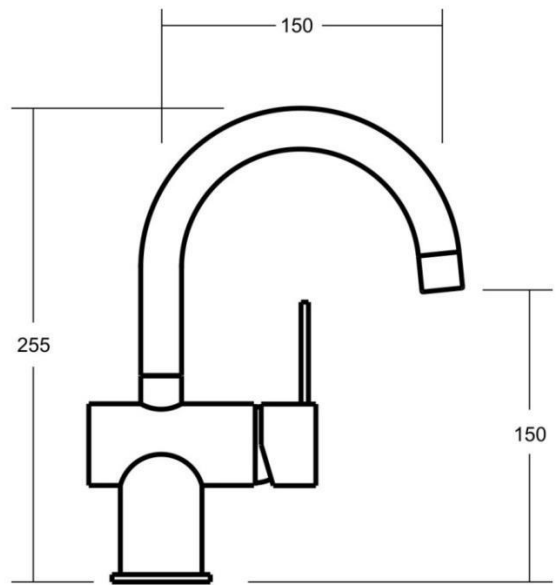

## MERITO Side Lever Hob Mixer Gooseneck 150mm

Featuring the Exclusive Collection  
**vito berton**

FOR MORE INFORMATION VISIT  
[www.aldertapware.com.au](http://www.aldertapware.com.au)

AVAILABLE FINISH:

### SPECIFICATIONS

PRODUCT CODE & WELS:	97297 WS5 CHROME 5 STAR – 6 Litres/Min T14094 97297 WS4 CHROME 4 STAR – 7.5 Litres/Min T14125
MATERIAL:	BRASS
CARTRIDGE:	35mm ceramic disc
TEMPERATURE:	MAX 75° C
PRESSURE:	MAX 500 Kpa
CONNECTIONS:	½" BSP Female
INSTALLATION:	DECK HOLE SIZE – 30-32mm BENCH THICKNESS – Max 25mm
ACCREDITATIONS:	AS/NZS 3718 – WM 002002