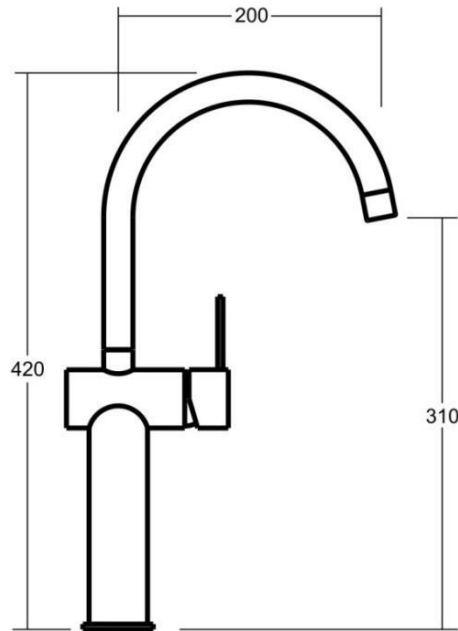

## MERITO Side Lever Hob Mixer Gooseneck Extended 200mm

Featuring the Exclusive Collection  
**vito berton**

FOR MORE INFORMATION VISIT  
[www.aldertapware.com.au](http://www.aldertapware.com.au)

AVAILABLE FINISH:

### SPECIFICATIONS

PRODUCT CODE & WELS:	97305 WS5 CHROME T14101 5 STAR – 6 Litres/Min 97305 WS4 CHROME T14132 4 STAR – 7.5 Litres/Min
MATERIAL:	BRASS
CARTRIDGE:	35mm ceramic disc
TEMPERATURE:	MAX 75° C
PRESSURE:	MAX 500 Kpa
CONNECTIONS:	½" BSP Female
INSTALLATION:	DECK HOLE SIZE – 30-32mm BENCH THICKNESS – Max 25mm
ACCREDITATIONS:	AS/NZS 3718 – WM 002002