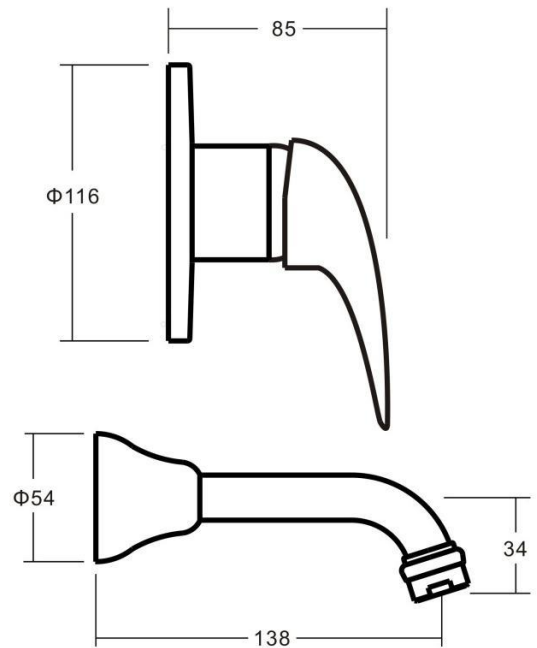

MILANO Bath Mixer Set

Featuring the Exclusive Collection

alder tapware

AVAILABLE FINISH:

CHROME

FOR MORE INFORMATION VISIT
www.aldertapware.com.au

SPECIFICATIONS

PRODUCT CODE:	84890 CHROME
MATERIAL:	BRASS
CARTRIDGE:	40mm ceramic disc
TEMPERATURE:	MAX 75° C
PRESSURE:	MAX 500 Kpa

PRODUCT FEATURES

- MILANO exudes a solid and sturdy styled mixer tap that is a popular choice for effortless styling in modern homes
- Solid brass construction with a fixed spout for modern living
- Australian designed and engineered
- Supported by a 15 year warranty